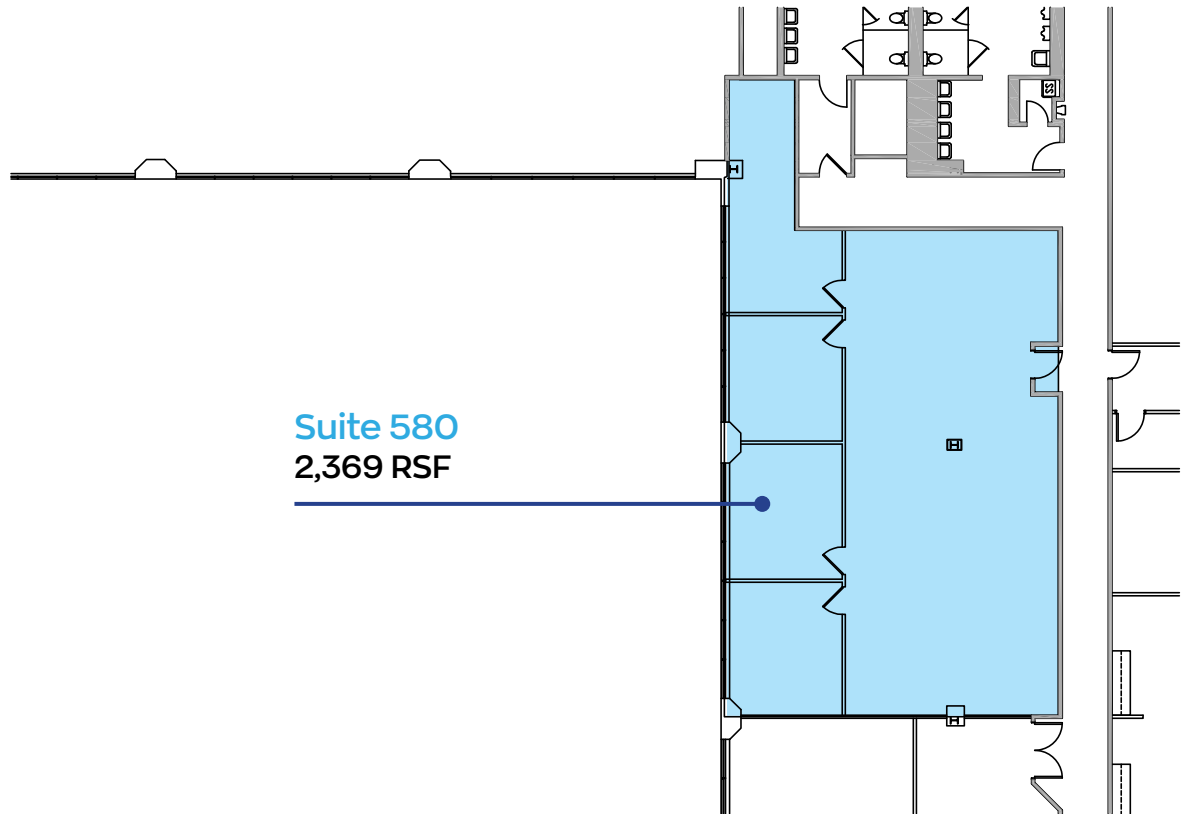

Location Key

Suite 580
2,369 RSF

Rick Widerman
+1 856 324 5301
rick.widerman@jll.com

Dan Close
+1 856 324 5306
dan.close@jll.com

Jones Lang LaSalle Americas, Inc.
220 Lake Drive East, Suite 102
Cherry Hill, NJ 08002