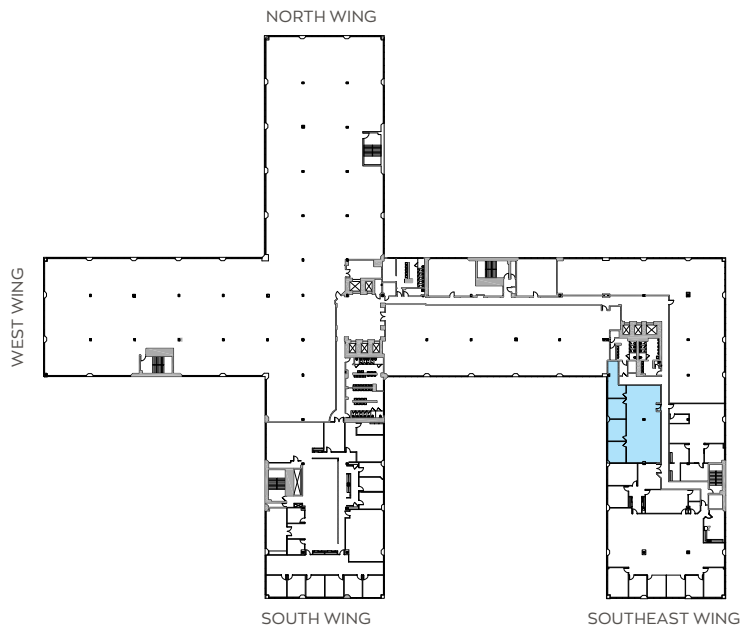

Location Key

Suite 580
2,369 RSF

Rick Widerman
+1 856 324 5301
rick.widerman@jll.com

Dan Close
+1 856 324 5306
dan.close@jll.com

Jones Lang LaSalle Americas, Inc.
220 Lake Drive East, Suite 102
Cherry Hill, NJ 08002