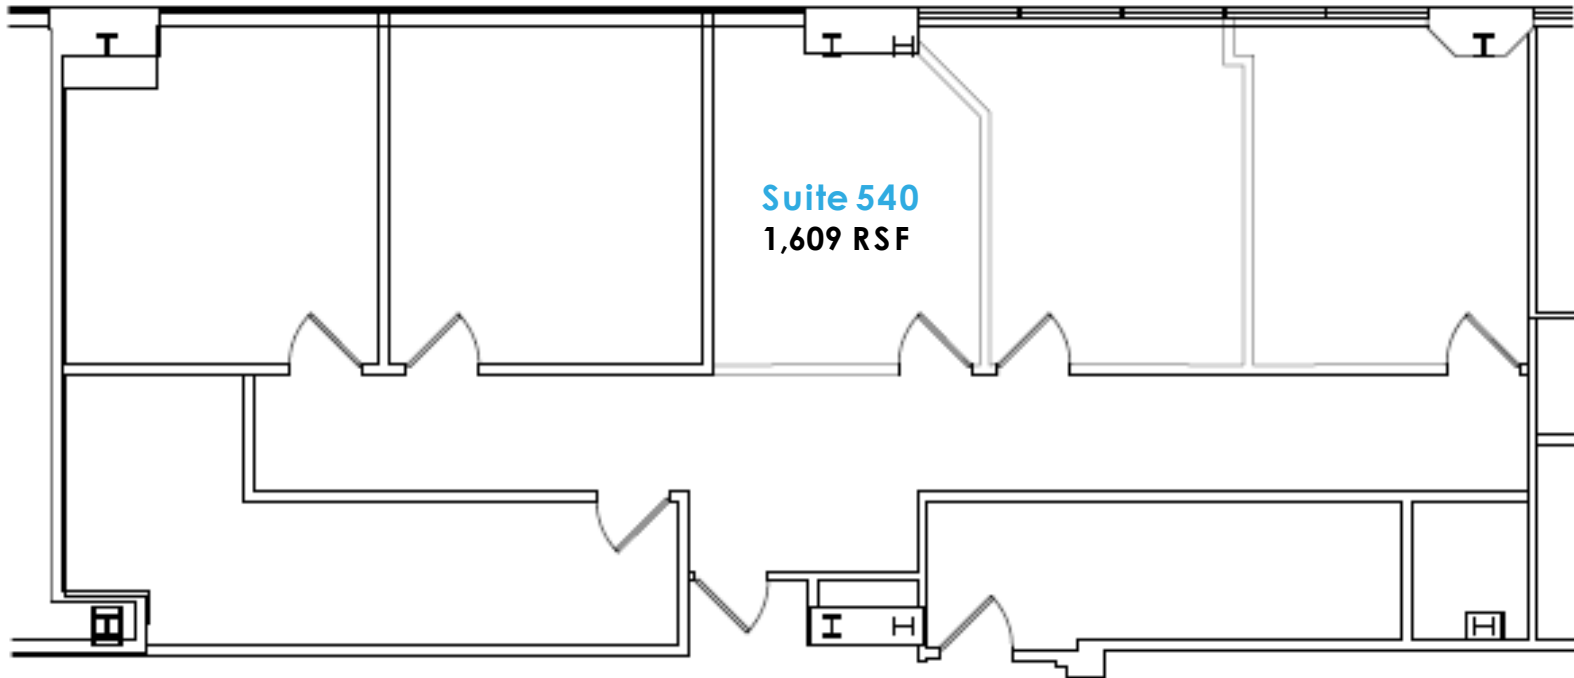

Suite 540
Floor Number 5
1,609 RSF

Rick Widerman
+1856 324 5301
rick.widerman@jll.com

Dan Close
+1856 324 5306
dan.close@jll.com

Jones Lang LaSalle Brokerage, Inc.
220 Lake Drive East, Suite 102
Cherry Hill, NJ 08002