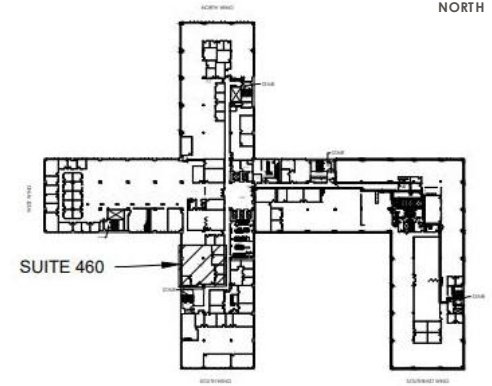

Suite 460
Floor Number 4
2,481 RSF

KEY PLAN
N.T.S.

Rick Widerman
+1 856 324 5301
rick.widerman@jll.com

Dan Close
+1 856 324 5306
dan.close@jll.com

Jones Lang LaSalle Brokerage, Inc.
220 Lake Drive East, Suite 102
Cherry Hill, NJ 08002