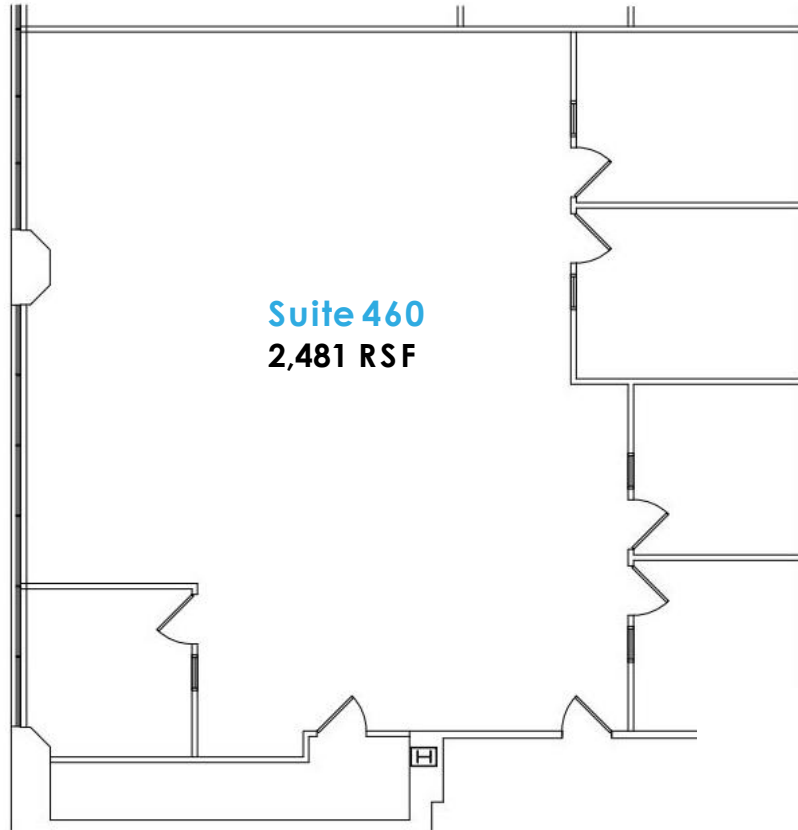

Suite 460
Floor Number 4
2,481 RSF

KEY PLAN
N.T.S.

Rick Widerman
+1 856 324 5301
rick.widerman@jll.com

Dan Close
+1 856 324 5306
dan.close@jll.com

Jones Lang LaSalle Brokerage, Inc.
220 Lake Drive East, Suite 102
Cherry Hill, NJ 08002