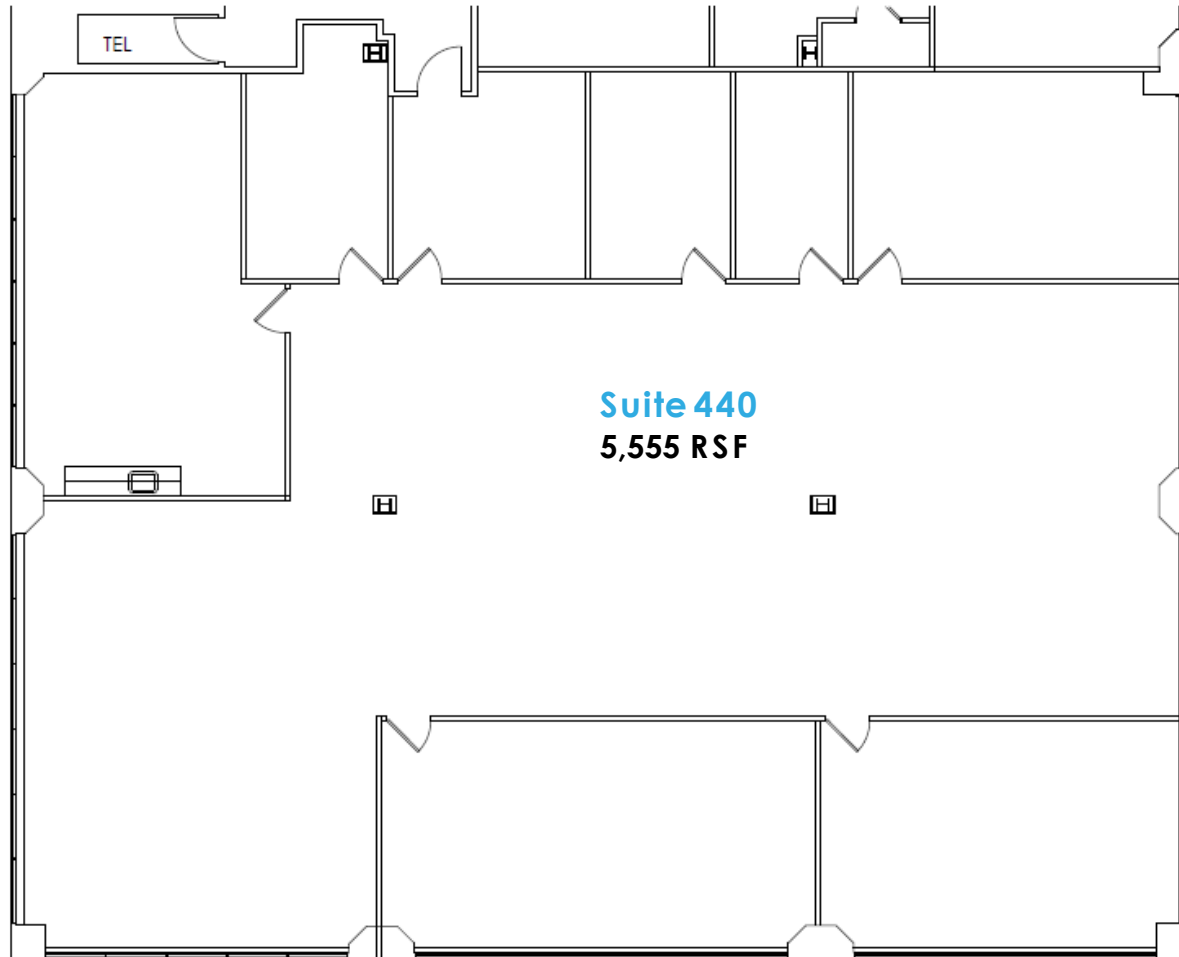

Suite 440
Floor Number 4
5,555 RSF

Rick Widerman
+1856 324 5301
rick.widerman@jll.com

Dan Close
+1856 324 5306
dan.close@jll.com

Jones Lang LaSalle Brokerage, Inc.
220 Lake Drive East, Suite 102
Cherry Hill, NJ 08002