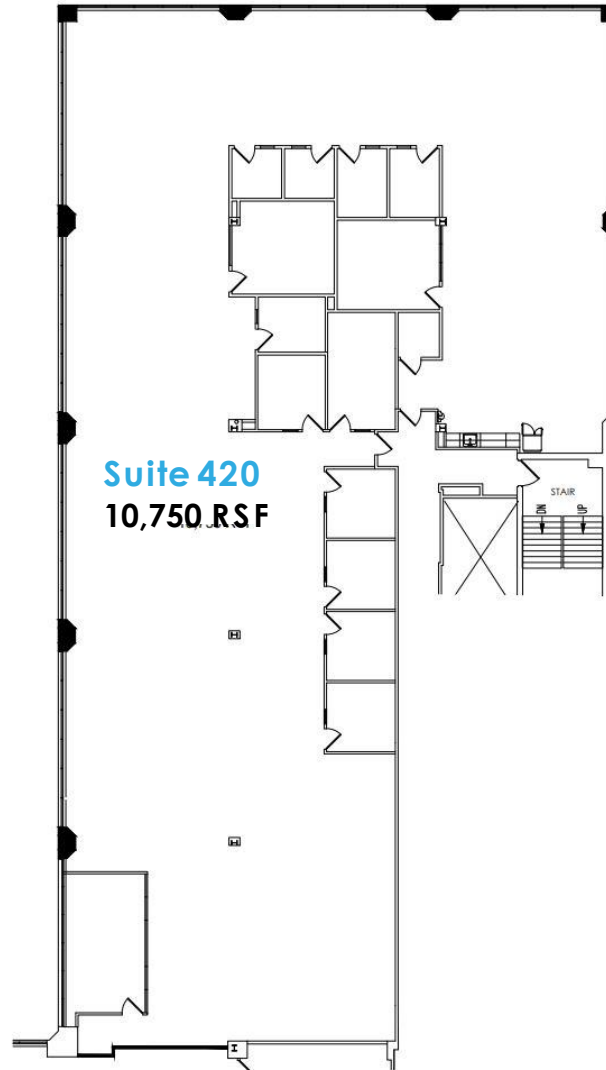

Suite 420
Floor Number 4
10,750 RSF

KEY PLAN
N.T.S.

Rick Widerman
+1 856 324 5301
rick.widerman@jll.com

Dan Close
+1 856 324 5306
dan.close@jll.com

Jones Lang LaSalle Brokerage, Inc.
220 Lake Drive East, Suite 102
Cherry Hill, NJ 08002