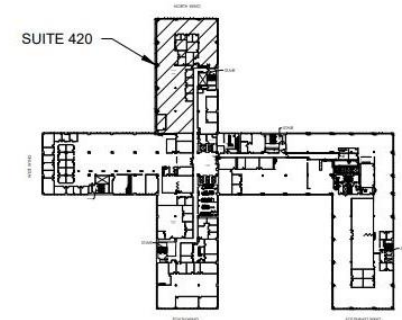

Suite 420
Floor Number 4
10,750 RSF

KEY PLAN
N.T.S.

Rick Widerman
+1 856 324 5301
rick.widerman@jll.com

Dan Close
+1 856 324 5306
dan.close@jll.com

Jones Lang LaSalle Brokerage, Inc.
220 Lake Drive East, Suite 102
Cherry Hill, NJ 08002