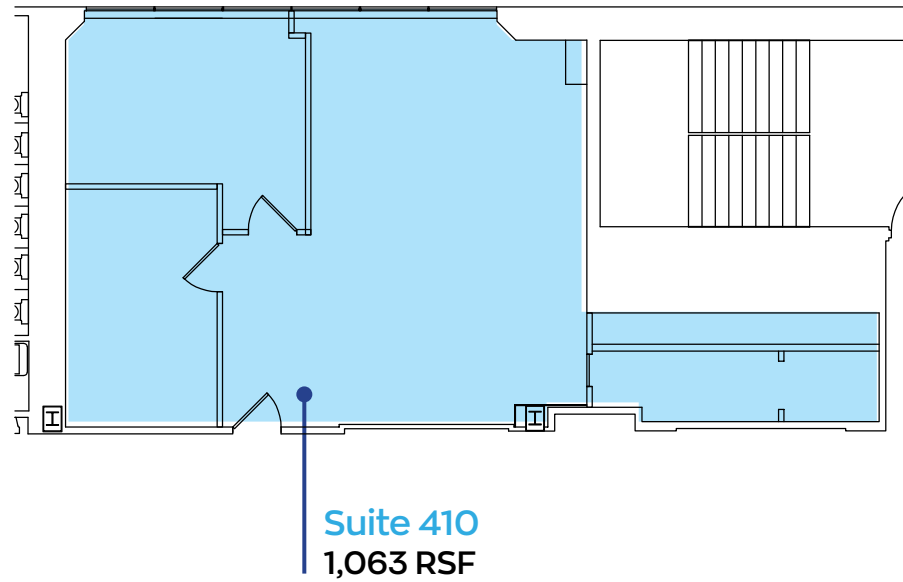

Location Key

Rick Widerman
+1 856 324 5301
rick.widerman@jll.com

Dan Close
+1 856 324 5306
dan.close@jll.com

Jones Lang LaSalle Americas, Inc.
220 Lake Drive East, Suite 102
Cherry Hill, NJ 08002