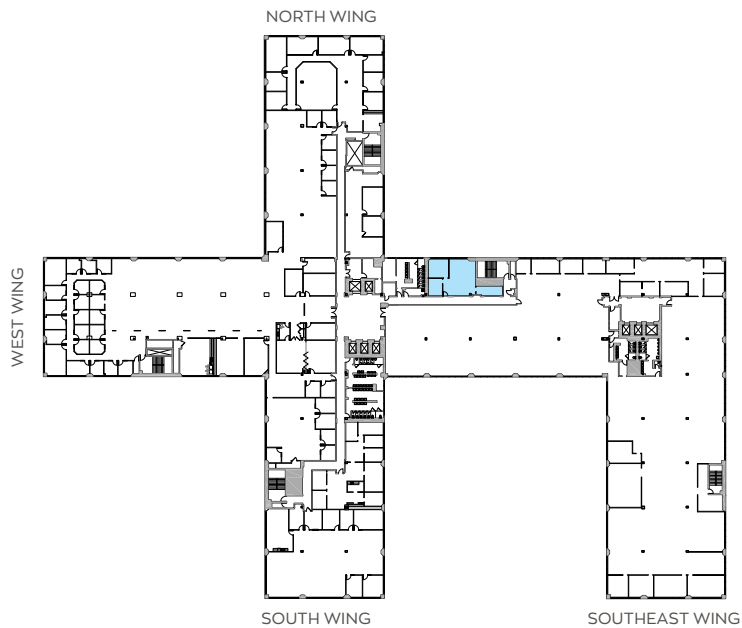

Location Key

Rick Widerman
+1 856 324 5301
rick.widerman@jll.com

Dan Close
+1 856 324 5306
dan.close@jll.com

Jones Lang LaSalle Americas, Inc.
220 Lake Drive East, Suite 102
Cherry Hill, NJ 08002