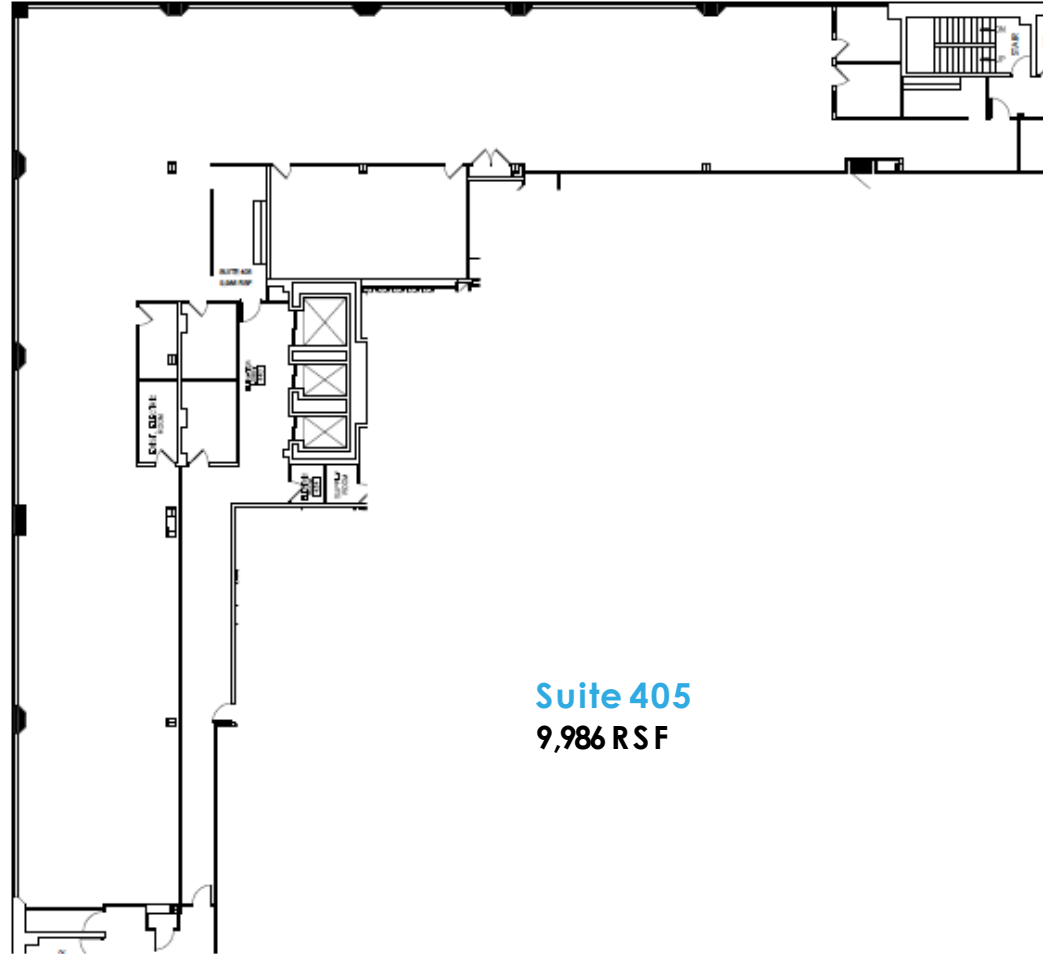

Suite 405
Floor Number
9,986 RSF

Rick Widerman
+1856 324 5301
rick.widerman@am.jll.com

Dan Close
+1856 324 5306
dan.close@am.jll.com

Jones Lang LaSalle Brokerage, Inc.
220 Lake Drive East, Suite 102
Cherry Hill, NJ 08002