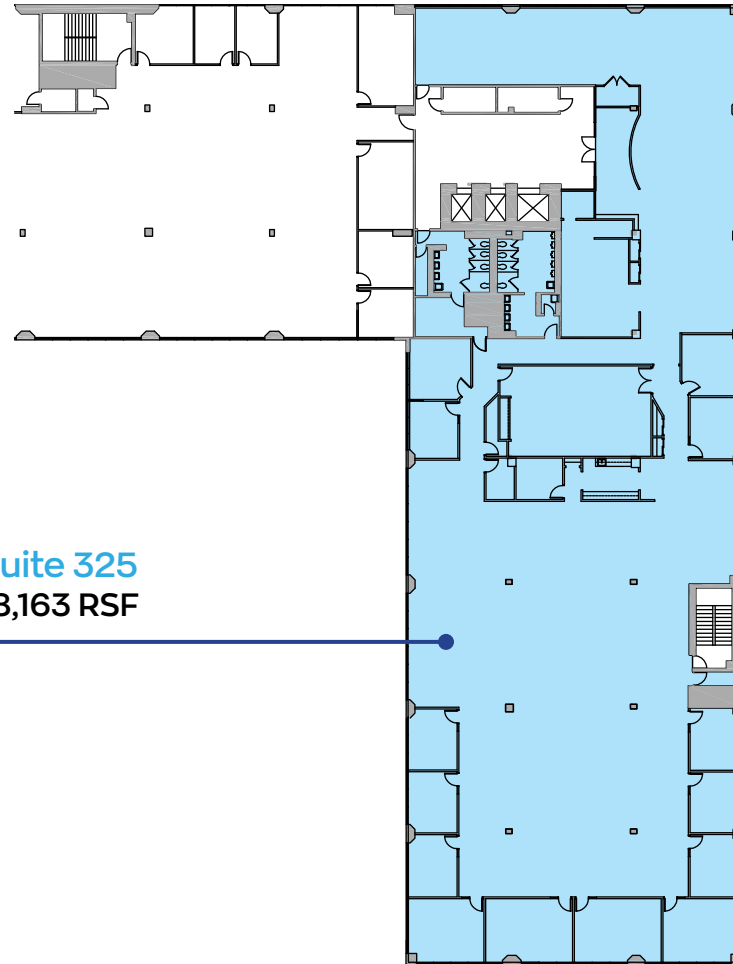

Location Key

Suite 325
18,163 RSF

Rick Widerman
+1 856 324 5301
rick.widerman@jll.com

Dan Close
+1 856 324 5306
dan.close@jll.com

Jones Lang LaSalle Americas, Inc.
220 Lake Drive East, Suite 102
Cherry Hill, NJ 08002