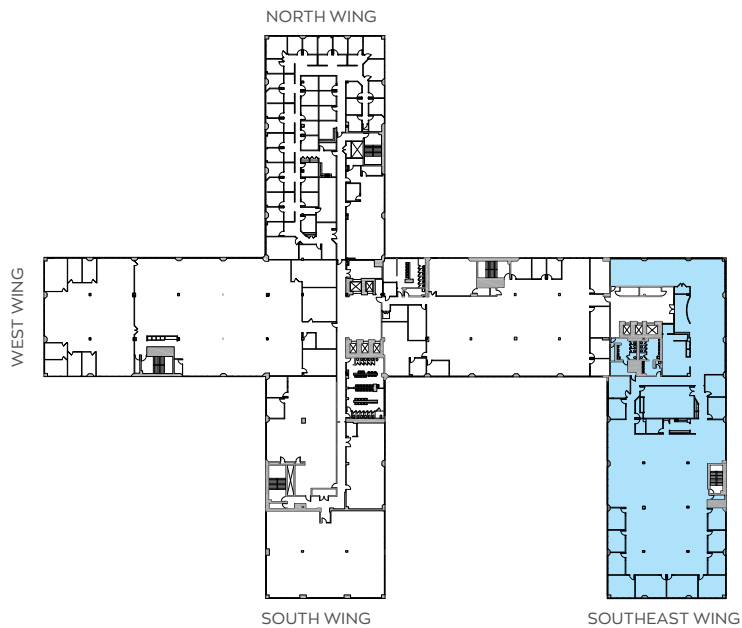

Location Key

Suite 325
18,163 RSF

Rick Widerman
+1 856 324 5301
rick.widerman@jll.com

Dan Close
+1 856 324 5306
dan.close@jll.com

Jones Lang LaSalle Americas, Inc.
220 Lake Drive East, Suite 102
Cherry Hill, NJ 08002