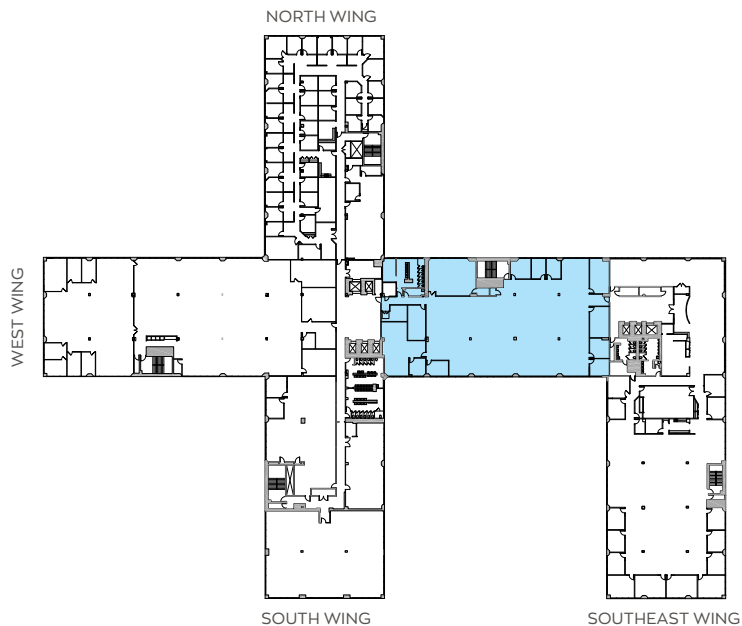

3 THREE EXECUTIVE

Suite 315
3rd Floor
12,917 RSF

Location Key

Rick Widerman
+1 856 324 5301
rick.widerman@jll.com

Dan Close
+1 856 324 5306
dan.close@jll.com

Jones Lang LaSalle Americas, Inc.
220 Lake Drive East, Suite 102
Cherry Hill, NJ 08002