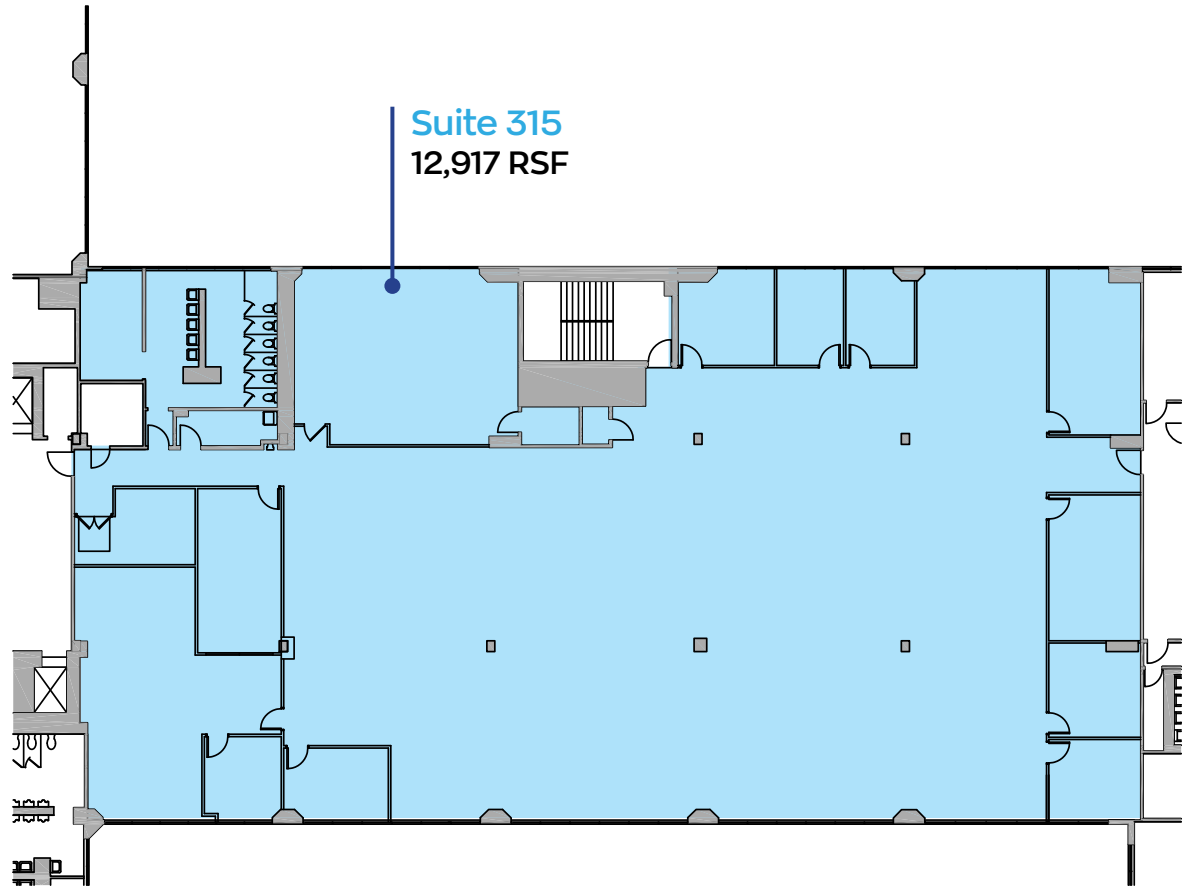

3 THREE EXECUTIVE

Suite 315
3rd Floor
12,917 RSF

Location Key

Rick Widerman
+1 856 324 5301
rick.widerman@jll.com

Dan Close
+1 856 324 5306
dan.close@jll.com

Jones Lang LaSalle Americas, Inc.
220 Lake Drive East, Suite 102
Cherry Hill, NJ 08002