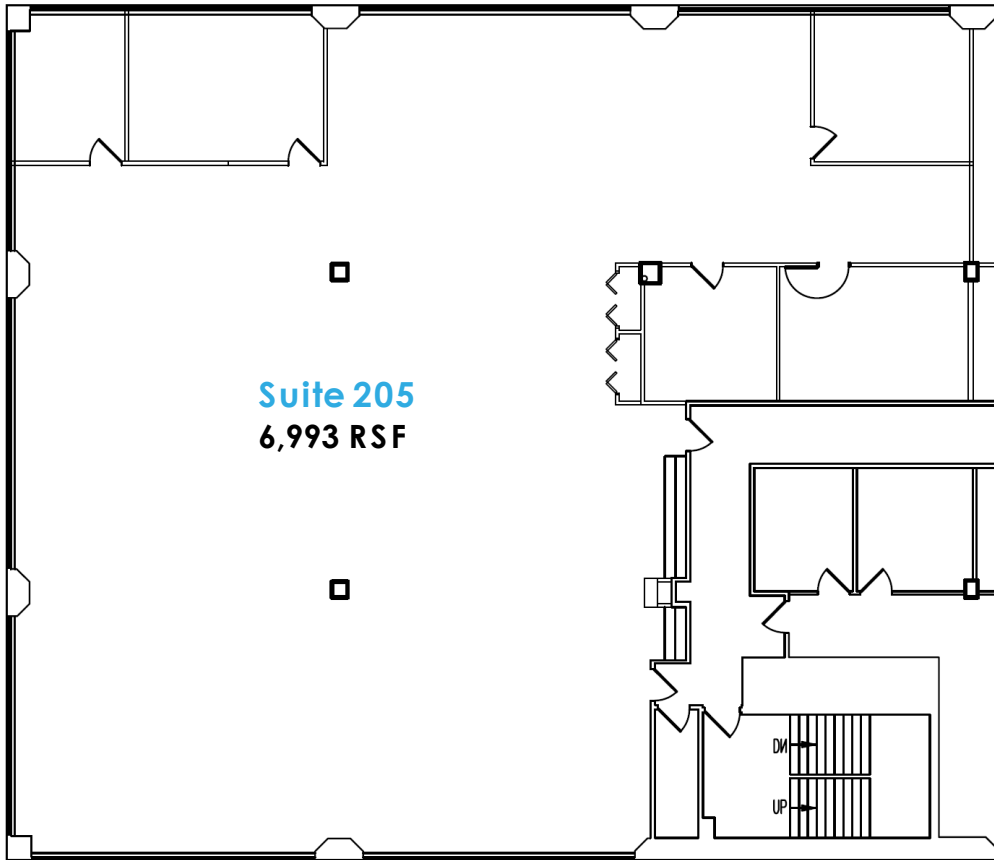

Suite 205
Floor Number 2
6,993 RSF

Rick Widerman
+1856 324 5301
rick.widerman@am.jll.com

Dan Close
+1856 324 5306
dan.close@am.jll.com

Jones Lang LaSalle Brokerage, Inc.
220 Lake Drive East, Suite 102
Cherry Hill, NJ 08002