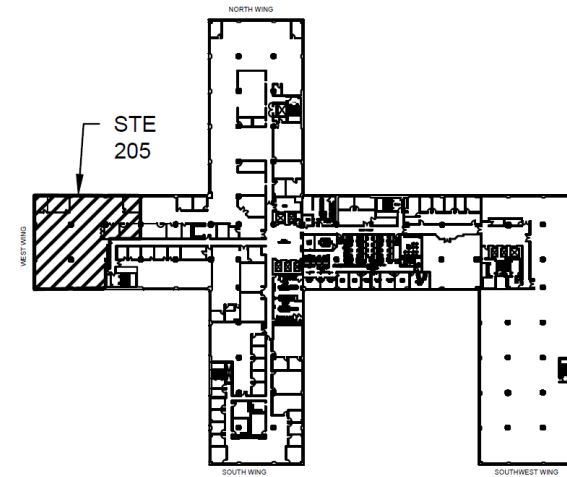

Suite 205
Floor Number 2
6,993 RSF

Rick Widerman
+1856 324 5301
rick.widerman@am.jll.com

Dan Close
+1856 324 5306
dan.close@am.jll.com

Jones Lang LaSalle Brokerage, Inc.
220 Lake Drive East, Suite 102
Cherry Hill, NJ 08002