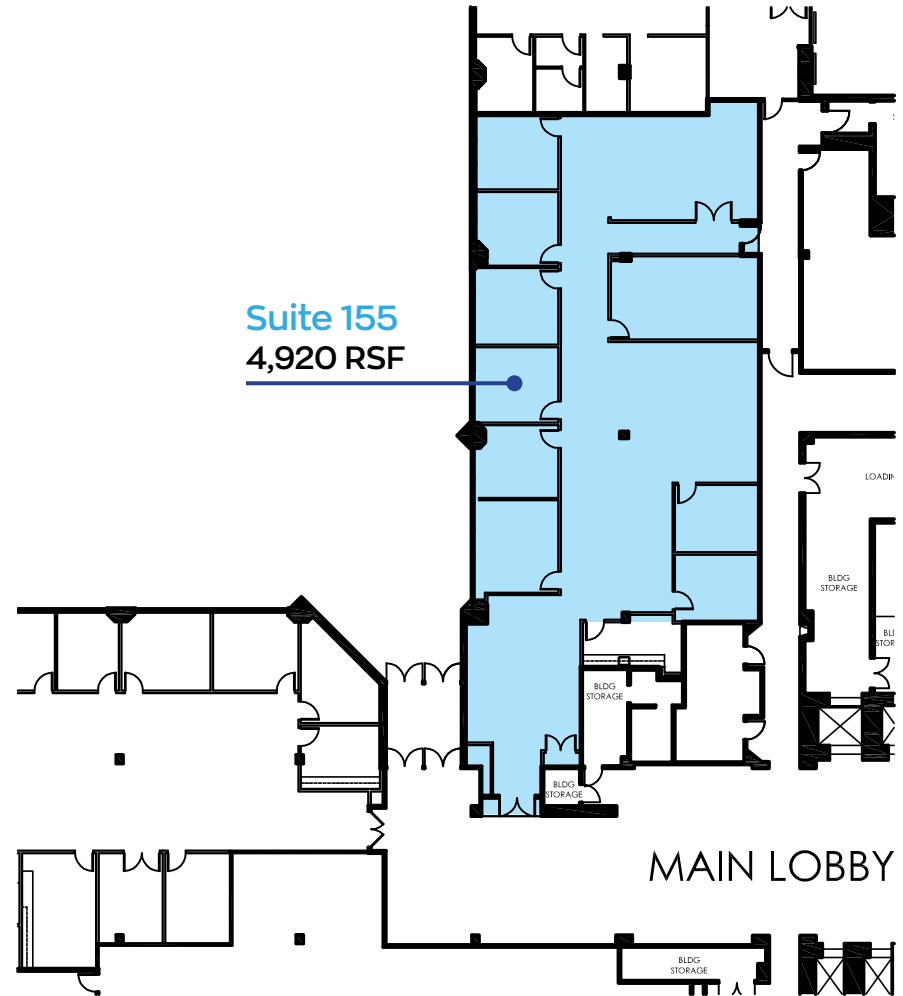

3 THREE EXECUTIVE

Suite 155
1st Floor
4,920 RSF

Location Key

Rick Widerman
+1 856 324 5301
rick.widerman@am.jll.com

Dan Close
+1 856 324 5306
dan.close@am.jll.com

JLL | Jones Lang LaSalle
220 Lake Drive East, Suite 102
Cherry Hill, NJ 08002