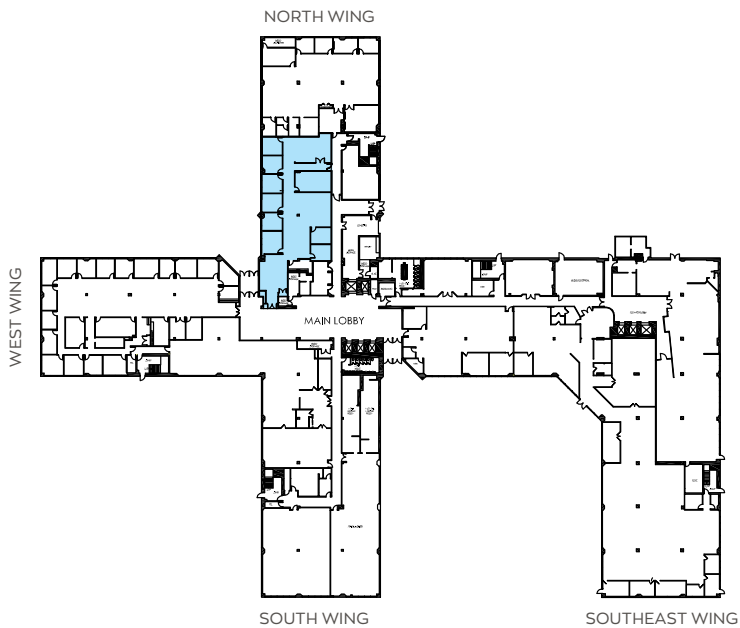

3 THREE EXECUTIVE

Suite 155
1st Floor
4,920 RSF

Location Key

Rick Widerman
+1 856 324 5301
rick.widerman@am.jll.com

Dan Close
+1 856 324 5306
dan.close@am.jll.com

JLL | Jones Lang LaSalle
220 Lake Drive East, Suite 102
Cherry Hill, NJ 08002